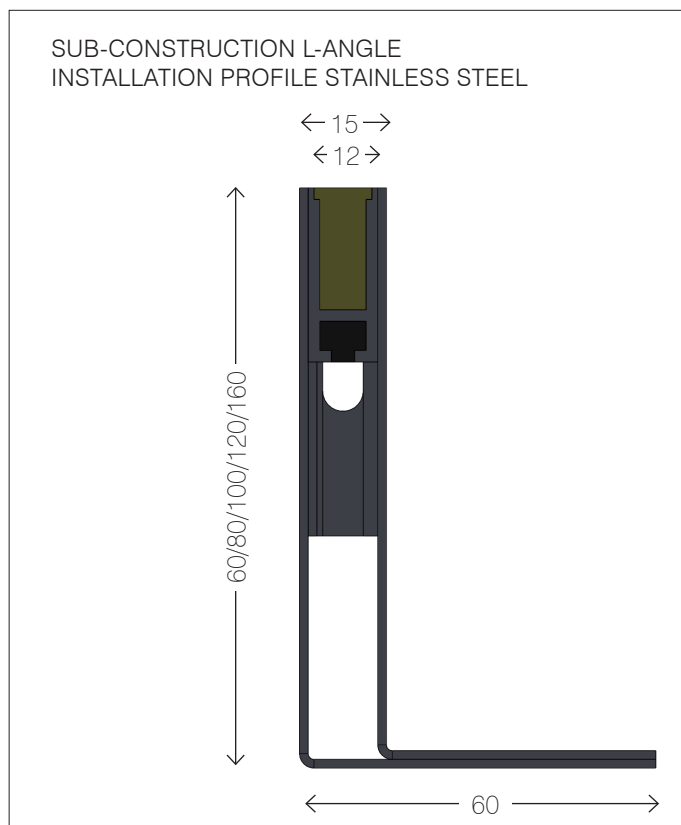

DIMENSIONS [W X H]	12 x 30 mm Rectangular profile
POWER CONSUMPTION	STANDARD: 19.2 W/m 14.4 W/m [RGB] HIGH-POWER: 38 W/m
LUMINOUS FLUX	STANDARD: Module efficiency 75 lm/W Luminous flux 450 lm Nominal luminous flux 1,280 lm HIGH-POWER: Module efficiency 100 lm/W Luminous flux 1,160 lm Nominal luminous flux 3,320 lm
SERVICE LIFE	LED and EVG 50.000 hours at 70% of mean luminous flux
COLOUR TEMPERATURE	STANDARD: White 2,700/3,000/3,500/4,000 Kelvin optional RGB HIGH-POWER: White 2,700/3,000/3,500/4,000 Kelvin
CRI	CRI > 85
CONTROL INTERFACE	with ballast compatible to any interface as i.e. DMX512, DALI, EIB etc.
IP RATING	IP68
CERTIFICATES	CE, RoHs
LUMINAIRE HOUSING	Aluminium anodised
COVER	High-quality, opaque polyurethane seal
OTHER	Ambient temperature -25 °C up to +50 °C Connection cable with plug connection IP67 suitable for mounting in the ground, mounting profile made of aluminium or stainless steel PoE-enabled
WEIGHT	0.75 kg/m

LED-LIGHT LINE AL

Recessed Luminaire | Aluminium

Standard/High-power/RGB

TECHNICAL DRAWINGS

LED-LIGHT LINE AL

Recessed Luminaire | Aluminium
Standard/High-power/RGB

TECHNICAL DRAWINGS | SUB-CONSTRUCTIONS

Subject to technical changes · Issued 01/2022