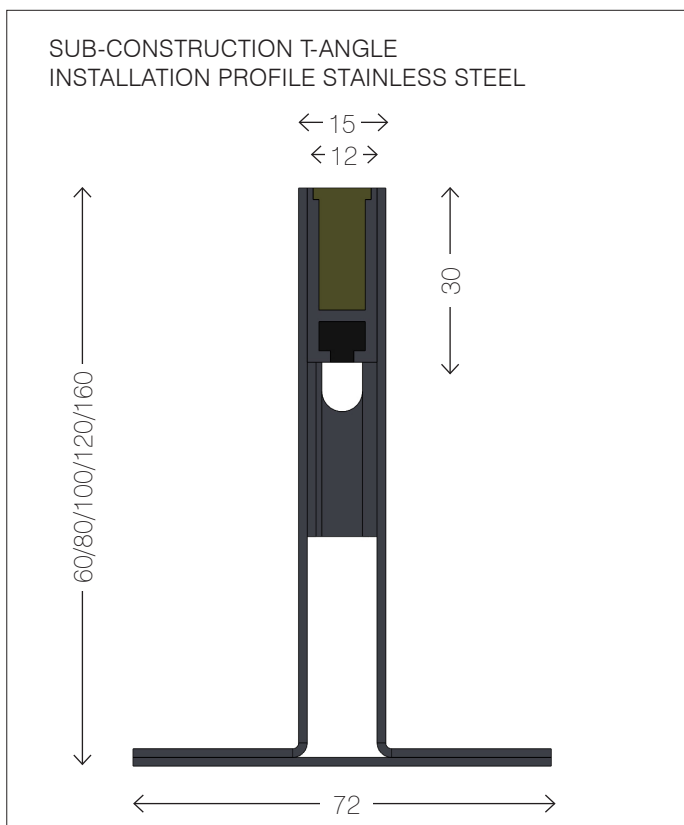

DIMENSIONS [W X H]	12 x 30 mm Rectangular profile
POWER CONSUMPTION	STANDARD: 19.2 W/m 14.4 W/m [RGB] HIGH-POWER: 38 W/m
LUMINOUS FLUX	STANDARD: Module efficiency 75 lm/W Luminous flux 450 lm Nominal luminous flux 1,280 lm HIGH-POWER: Module efficiency 100 lm/W Luminous flux 1,160 lm Nominal luminous flux 3,320 lm
SERVICE LIFE	LED and EVG 50.000 hours at 70% of mean luminous flux
COLOUR TEMPERATURE	STANDARD: White 2,700/3,000/3,500/4,000 Kelvin optional RGB HIGH-POWER: White 2,700/3,000/3,500/4,000 Kelvin
CRI	CRI > 85
CONTROL INTERFACE	with ballast compatible to any interface as i.e. DMX512, DALI, EIB etc.
IP RATING	IP68
CERTIFICATES	CE, RoHs
LUMINAIRE HOUSING	Aluminium anodised
COVER	High-quality, opaque polyurethane seal
OTHER	Ambient temperature -25 °C up to +50 °C Connection cable with plug connection IP67 suitable for mounting in the ground, mounting profile made of aluminium or stainless steel PoE-enabled
WEIGHT	0.75 kg/m

LED-LIGHT LINE AL

Recessed Luminaire | Aluminium

Standard/High-power/RGB

TECHNICAL DRAWINGS

LED-LIGHT LINE AL

Recessed Luminaire | Aluminium
Standard/High-power/RGB

TECHNICAL DRAWINGS | SUB-CONSTRUCTIONS

Subject to technical changes · Issued 01/2022