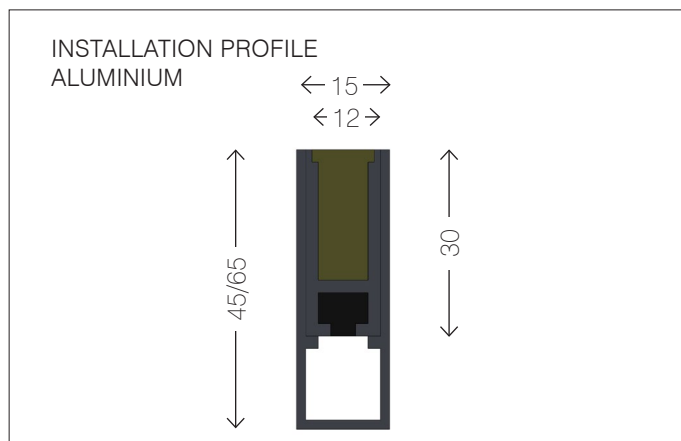

DIMENSIONS [W X H]	12 x 30 mm Rectangular profile
POWER CONSUMPTION	STANDARD: 19.2 W/m 14.4 W/m [RGB] HIGH-POWER: 38 W/m
LUMINOUS FLUX	STANDARD: Module efficiency 75 lm/W Luminous flux 450 lm Nominal luminous flux 1,280 lm HIGH-POWER: Module efficiency 100 lm/W Luminous flux 1,160 lm Nominal luminous flux 3,320 lm
SERVICE LIFE	LED and EVG 50.000 hours at 70% of mean luminous flux
COLOUR TEMPERATURE	STANDARD: White 2,700/3,000/3,500/4,000 Kelvin optional RGB HIGH-POWER: White 2,700/3,000/3,500/4,000 Kelvin
CRI	CRI > 85
CONTROL INTERFACE	with ballast compatible to any interface as i.e. DMX512, DALI, EIB etc.
IP RATING	IP68
CERTIFICATES	CE, RoHs
LUMINAIRE HOUSING	Aluminium anodised
COVER	High-quality, opaque polyurethane seal
OTHER	Ambient temperature -25 °C up to +50 °C Connection cable with plug connection IP67 suitable for mounting in the ground, mounting profile made of aluminium or stainless steel PoE-enabled
WEIGHT	0.75 kg/m

LED-LIGHT LINE AL

Recessed Luminaire | Aluminium

Standard/High-power/RGB

TECHNICAL DRAWINGS

LED-LIGHT LINE AL

Recessed Luminaire | Aluminium
Standard/High-power/RGB

TECHNICAL DRAWINGS | SUB-CONSTRUCTIONS

Subject to technical changes · Issued 01/2022