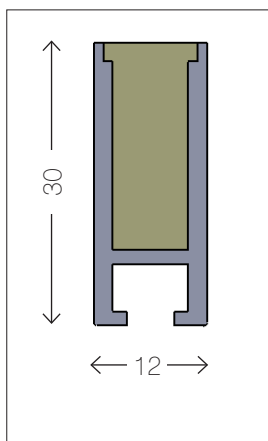

DIMENSIONS [W X H]	12 x 30 mm Rectangular profile
POWER CONSUMPTION	STANDARD: 19.2 W/m 14.4 W/m [RGB] HIGH-POWER: 38 W/m
LUMINOUS FLUX	STANDARD: Module efficiency 75 lm/W Luminous flux 450 lm Nominal luminous flux 1,280 lm HIGH-POWER: Module efficiency 100 lm/W Luminous flux 1,160 lm Nominal luminous flux 3,320 lm
SERVICE LIFE	LED and EVG 50.000 hours at 70% of mean luminous flux
COLOUR TEMPERATURE	STANDARD: White 2,700/3,000/3,500/4,000 Kelvin optional RGB HIGH-POWER: White 2,700/3,000/3,500/4,000 Kelvin
CRI	CRI > 85
CONTROL INTERFACE	with ballast compatible to any interface as i.e. DMX512, DALI, EIB etc.
IP RATING	IP68
CERTIFICATES	CE, RoHs
LUMINAIRE HOUSING	Aluminium anodised
COVER	High-quality, opaque polyurethane seal
OTHER	Ambient temperature -25 °C up to +50 °C Connection cable with plug connection IP67 suitable for mounting in the ground, mounting profile made of aluminium or stainless steel PoE-enabled
WEIGHT	0.75 kg/m

LED-LIGHT LINE AL

Recessed Luminaire | Aluminium

Standard/High-power/RGB

TECHNICAL DRAWINGS

LED-LIGHT LINE AL

Recessed Luminaire | Aluminium
Standard/High-power/RGB

TECHNICAL DRAWINGS | SUB-CONSTRUCTIONS

Subject to technical changes · Issued 01/2022