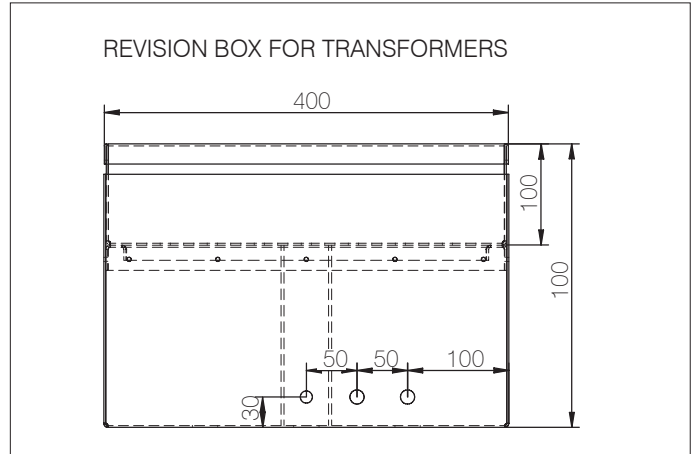

LED-LIGHT LINE AL

Recessed Luminaire | Aluminium

Standard/High-power/RGB

TECHNICAL DRAWINGS