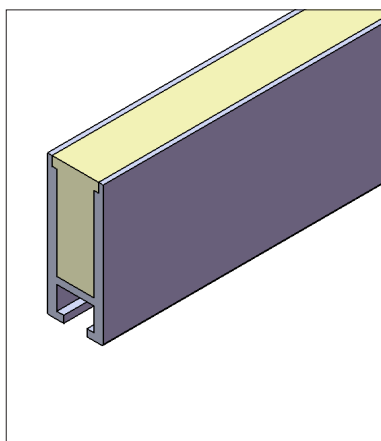

DIMENSIONS [W X H]	12 x 30 mm Rectangular profile
POWER CONSUMPTION	STANDARD: 19.2 W/m 14.4 W/m [RGB] HIGH-POWER: 38 W/m
LUMINOUS FLUX	STANDARD: Module efficiency 75 lm/W Luminous flux 450 lm Nominal luminous flux 1,280 lm HIGH-POWER: Module efficiency 100 lm/W Luminous flux 1,160 lm Nominal luminous flux 3,320 lm
SERVICE LIFE	LED and EVG 50.000 hours at 70% of mean luminous flux
COLOUR TEMPERATURE	STANDARD: White 2,700/3,000/3,500/4,000 Kelvin optional RGB HIGH-POWER: White 2,700/3,000/3,500/4,000 Kelvin
CRI	CRI > 85
CONTROL INTERFACE	with ballast compatible to any interface as i.e. DMX512, DALI, EIB etc.
IP RATING	IP68
CERTIFICATES	CE, RoHs
LUMINAIRE HOUSING	Aluminium anodised
COVER	High-quality, opaque polyurethane seal
OTHER	Ambient temperature -25 °C up to +50 °C Connection cable with plug connection IP67 suitable for mounting in the ground, mounting profile made of aluminium or stainless steel PoE-enabled
WEIGHT	0.75 kg/m

LED-LIGHT LINE AL

Recessed Luminaire | Aluminium

Standard/High-power/RGB

TECHNICAL DRAWINGS

LED-LIGHT LINE AL

Recessed Luminaire | Aluminium
Standard/High-power/RGB

TECHNICAL DRAWINGS | SUB-CONSTRUCTIONS

Subject to technical changes · Issued 01/2022