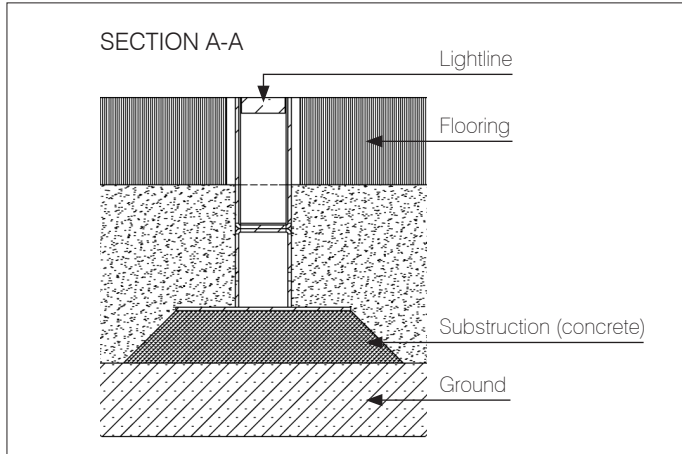

LED-LIGHT LINE AL

Recessed Luminaire | Aluminium

Standard/High-power/RGB

TECHNICAL DRAWINGS