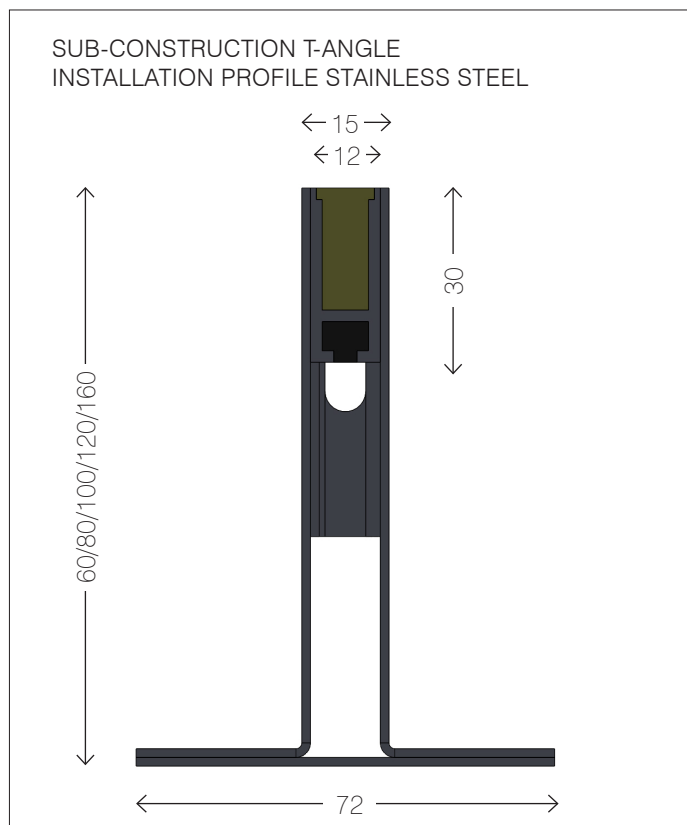

| | |
|---------------------------|---|
| DIMENSIONS [W X H] | 12 x 30 mm Rectangular profile |
| POWER CONSUMPTION | STANDARD: 19.2 W/m 14.4 W/m [RGB] HIGH-POWER: 38 W/m |
| LUMINOUS FLUX | STANDARD: Module efficiency 75 lm/W Luminous flux 450 lm Nominal luminous flux 1,280 lm HIGH-POWER: Module efficiency 100 lm/W Luminous flux 1,160 lm Nominal luminous flux 3,320 lm |
| SERVICE LIFE | LED and EVG 50.000 hours at 70% of mean luminous flux |
| COLOUR TEMPERATURE | STANDARD: White 2,700/3,000/3,500/4,000 Kelvin optional RGB HIGH-POWER: White 2,700/3,000/3,500/4,000 Kelvin |
| CRI | CRI > 85 |
| CONTROL INTERFACE | with ballast compatible to any interface as i.e. DMX512, DALI, EIB etc. |
| IP RATING | IP68 |
| CERTIFICATES | CE, RoHs |
| LUMINAIRE HOUSING | Aluminium anodised |
| COVER | High-quality, opaque polyurethane seal |
| OTHER | Ambient temperature -25 °C up to +50 °C Connection cable with plug connection IP67 suitable for mounting in the ground, mounting profile made of aluminium or stainless steel PoE-enabled |
| WEIGHT | 0.75 kg/m |

LED-LIGHT LINE AL

Recessed Luminaire | Aluminium
Standard/High-power/RGB

TECHNICAL DRAWINGS

LED-LIGHT LINE AL

Recessed Luminaire | Aluminium
Standard/High-power/RGB

TECHNICAL DRAWINGS | SUB-CONSTRUCTIONS

Subject to technical changes · Issued 09/2020