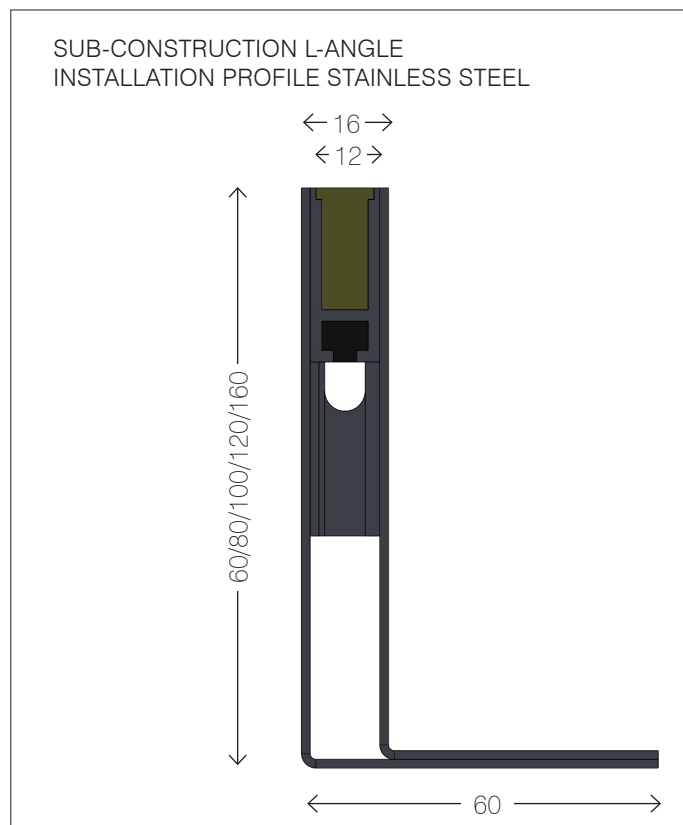

| | |
|---------------------------|---|
| DIMENSIONS [W X H] | 12 x 30 mm Rectangular profile |
| POWER CONSUMPTION | STANDARD: 19.2 W/m 14.4 W/m [RGB] HIGH-POWER: 38 W/m |
| LUMINOUS FLUX | STANDARD: Module efficiency 75 lm/W Luminous flux 450 lm Nominal luminous flux 1,280 lm HIGH-POWER: Module efficiency 100 lm/W Luminous flux 1,160 lm Nominal luminous flux 3,320 lm |
| SERVICE LIFE | LED and EVG 50.000 hours at 70% of mean luminous flux |
| COLOUR TEMPERATURE | STANDARD: White 2,700/3,000/3,500/4,000 Kelvin optional RGB HIGH-POWER: White 2,700/3,000/3,500/4,000 Kelvin |
| CRI | CRI > 85 |
| CONTROL INTERFACE | with ballast compatible to any interface as i.e. DMX512, DALI, EIB etc. |
| IP RATING | IP68 |
| CERTIFICATES | CE, RoHs |
| LUMINAIRE HOUSING | Aluminium anodised |
| COVER | High-quality, opaque polyurethane seal |
| OTHER | Ambient temperature -25 °C up to +50 °C Connection cable with plug connection IP67 suitable for mounting in the ground, mounting profile made of aluminium or stainless steel PoE-enabled |
| WEIGHT | 0.75 kg/m |

LED-LIGHT LINE AL

Recessed Luminaire | Aluminium
Standard/High-power/RGB

TECHNICAL DRAWINGS

LED-LIGHT LINE AL

Recessed Luminaire | Aluminium
Standard/High-power/RGB

TECHNICAL DRAWINGS | SUB-CONSTRUCTIONS

Subject to technical changes · Issued 09/2020