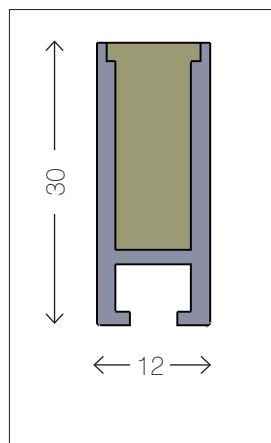

| | |
|---------------------------|---|
| DIMENSIONS [W X H] | 12 x 30 mm Rectangular profile |
| POWER CONSUMPTION | STANDARD: 19.2 W/m 14.4 W/m [RGB] HIGH-POWER: 38 W/m |
| LUMINOUS FLUX | STANDARD: Module efficiency 75 lm/W Luminous flux 450 lm Nominal luminous flux 1,280 lm HIGH-POWER: Module efficiency 100 lm/W Luminous flux 1,160 lm Nominal luminous flux 3,320 lm |
| SERVICE LIFE | LED and EVG 50.000 hours at 70% of mean luminous flux |
| COLOUR TEMPERATURE | STANDARD: White 2,700/3,000/3,500/4,000 Kelvin optional RGB HIGH-POWER: White 2,700/3,000/3,500/4,000 Kelvin |
| CRI | CRI > 85 |
| CONTROL INTERFACE | with ballast compatible to any interface as i.e. DMX512, DALI, EIB etc. |
| IP RATING | IP68 |
| CERTIFICATES | CE, RoHs |
| LUMINAIRE HOUSING | Aluminium anodised |
| COVER | High-quality, opaque polyurethane seal |
| OTHER | Ambient temperature -25 °C up to +50 °C Connection cable with plug connection IP67 suitable for mounting in the ground, mounting profile made of aluminium or stainless steel PoE-enabled |
| WEIGHT | 0.75 kg/m |

LED-LIGHT LINE AL

Recessed Luminaire | Aluminium
Standard/High-power/RGB

TECHNICAL DRAWINGS

LED-LIGHT LINE AL

Recessed Luminaire | Aluminium
Standard/High-power/RGB

TECHNICAL DRAWINGS | SUB-CONSTRUCTIONS

Subject to technical changes · Issued 09/2020