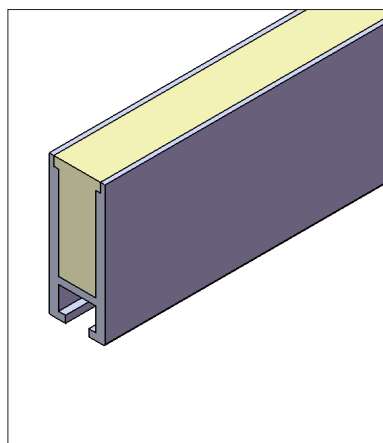

| | |
|---------------------------|---|
| DIMENSIONS [W X H] | 12 x 30 mm Rectangular profile |
| POWER CONSUMPTION | STANDARD: 19.2 W/m 14.4 W/m [RGB] HIGH-POWER: 38 W/m |
| LUMINOUS FLUX | STANDARD: Module efficiency 75 lm/W Luminous flux 450 lm Nominal luminous flux 1,280 lm HIGH-POWER: Module efficiency 100 lm/W Luminous flux 1,160 lm Nominal luminous flux 3,320 lm |
| SERVICE LIFE | LED and EVG 50.000 hours at 70% of mean luminous flux |
| COLOUR TEMPERATURE | STANDARD: White 2,700/3,000/3,500/4,000 Kelvin optional RGB HIGH-POWER: White 2,700/3,000/3,500/4,000 Kelvin |
| CRI | CRI > 85 |
| CONTROL INTERFACE | with ballast compatible to any interface as i.e. DMX512, DALI, EIB etc. |
| IP RATING | IP68 |
| CERTIFICATES | CE, RoHs |
| LUMINAIRE HOUSING | Aluminium anodised |
| COVER | High-quality, opaque polyurethane seal |
| OTHER | Ambient temperature -25 °C up to +50 °C Connection cable with plug connection IP67 suitable for mounting in the ground, mounting profile made of aluminium or stainless steel PoE-enabled |
| WEIGHT | 0.75 kg/m |

LED-LIGHT LINE AL

Recessed Luminaire | Aluminium
Standard/High-power/RGB

TECHNICAL DRAWINGS

LED-LIGHT LINE AL

Recessed Luminaire | Aluminium
Standard/High-power/RGB

TECHNICAL DRAWINGS | SUB-CONSTRUCTIONS

Subject to technical changes · Issued 09/2020