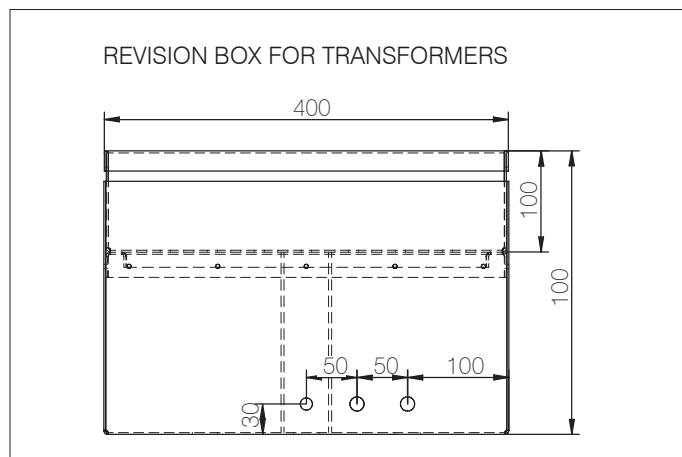

LED-LIGHT LINE AL

Recessed Luminaire | Aluminium
Standard/High-power/RGB

TECHNICAL DRAWINGS