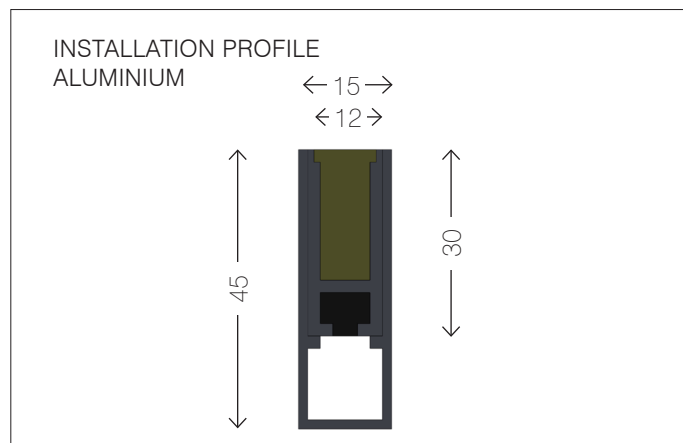

| | |
|---------------------------|---|
| DIMENSIONS [W X H] | 12 x 30 mm Rectangular profile |
| POWER CONSUMPTION | STANDARD: 19.2 W/m 14.4 W/m [RGB] HIGH-POWER: 38 W/m |
| LUMINOUS FLUX | STANDARD: Module efficiency 75 lm/W Luminous flux 450 lm Nominal luminous flux 1,280 lm HIGH-POWER: Module efficiency 100 lm/W Luminous flux 1,160 lm Nominal luminous flux 3,320 lm |
| SERVICE LIFE | LED and EVG 50.000 hours at 70% of mean luminous flux |
| COLOUR TEMPERATURE | STANDARD: White 2,700/3,000/3,500/4,000 Kelvin optional RGB HIGH-POWER: White 2,700/3,000/3,500/4,000 Kelvin |
| CRI | CRI > 85 |
| CONTROL INTERFACE | with ballast compatible to any interface as i.e. DMX512, DALI, EIB etc. |
| IP RATING | IP68 |
| CERTIFICATES | CE, RoHs |
| LUMINAIRE HOUSING | Aluminium anodised |
| COVER | High-quality, opaque polyurethane seal |
| OTHER | Ambient temperature -25 °C up to +50 °C Connection cable with plug connection IP67 suitable for mounting in the ground, mounting profile made of aluminium or stainless steel PoE-enabled |
| WEIGHT | 0.75 kg/m |

LED-LIGHT LINE AL

Recessed Luminaire | Aluminium
Standard/High-power/RGB

TECHNICAL DRAWINGS

LED-LIGHT LINE AL

Recessed Luminaire | Aluminium
Standard/High-power/RGB

TECHNICAL DRAWINGS | SUB-CONSTRUCTIONS

Subject to technical changes · Issued 09/2020