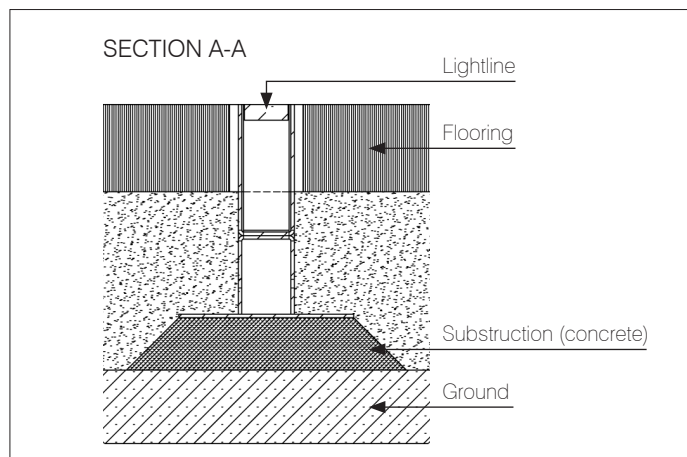

LED-LIGHT LINE AL

Recessed Luminaire | Aluminium
Standard/High-power/RGB

TECHNICAL DRAWINGS