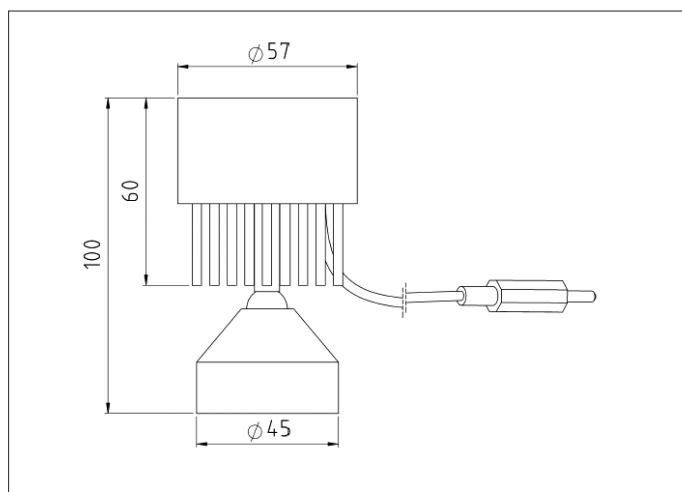

LED-LUC 60-1

Magnetic Spot »L«
1-flame

LED-LUC 60-1
Magnetic Spot »L«
1-flame

ADO *Lights*

PICTURES

LED-LUC 60-1

Magnetic Spot »L«

1-flame

BASE INFORMATION AND GENERAL TECHNICAL SPECIFICATIONS

LED-Luc 60 | Little big one

Switch on the Spot! LED-Luc is small but powerful. To the point or for spacious illumination, as desired. In addition, it can be pivoted and it is magnetic on the reverse side. Another positive aspect: LED Luc generates very little heat. And the luminaire provides excellent colour reproduction.

LED-Luc 60 is the miniature spot's big brother. Hence, it provides a three times higher power output. Other beneficial features are identical – down to the spherical head magnet, used to position the light beam.

DIMENSIONS [W X H]	Approx. 60 x 100 mm
POWER CONSUMPTION	9 W depending on energization 260 mA
OPERATING VOLTAGE	Low voltage to 48V DC
LIGHT BEAM ANGLE	15°/25°/30°/50° freely swivelling on bullet magnet
SERVICE LIFE	LED 50,000 hours at 70% of mean luminous flux
COLOUR TEMPERATURE/ WITH	White 2,700/3,000 Kelvin CRI > 90 White 4,000 Kelvin CRI > 80
NO. OF LEDS	1
IP RATING	IP44
CERTIFICATES	CE, RoHs
LUMINAIRE HOUSING WITH BULLET MAGNET	Aluminium anodised Aluminium black anodised Aluminium vanished white RAL9010
ATTACHEMENTS [OPTIONAL]	Threads for screwing on · Honey comb mesh to optimise the dazzling effect · Tapered
CONTROL INTERFACE	Static or digital dimmable converter, DALI
WEIGHT	0.3 kg