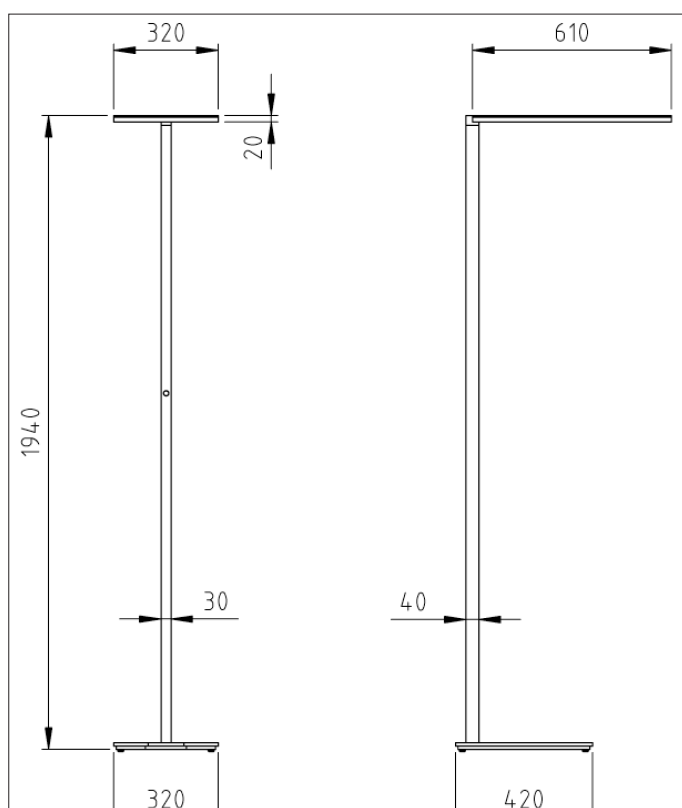

DIMENSIONS [L X W X H]	HEAD: 610 x 320 x 20 mm BASE: 420 x 320 mm TOTAL HEIGHT: 1,950 mm
POWER CONSUMPTION	max. 85 W
LUMINOUS FLUX	Module efficiency 196 lm/W Direct/indirect 6,997 lm/4.665 lm At 100 % direct 11,662 lm Nominal luminous flux 16,660 lm
OPERATING VOLTAGE	230 V
SEVICE LIFE	LED 50.000 hours at 70% of mean luminous flux
COLOUR TEMPERATURE	White 3,000/4,000 Kelvin
CRI	CRI > 85 Narrow colour tolerance MacAdam Step 3
NORM/PERFORMANCE	UGR < 19 L65 < 1,500 cd/m ² according to EN 12464-1:2011
IP RATING	IP20
LUMINAIRE HOUSING	HEAD: Aluminium anodised or black anodised PIPE: Aluminium anodised or black anodised BASE PLATE: Aluminium anodised or black anodised; weighted down with steel plate
CONVERTER	Overload protection Overtemperature protection Short-circuit protection Dimming adjustable for DC-mode
OPTIONS	Presence detector Cluster switches Daylight sensor
WEIGHT	18 kg