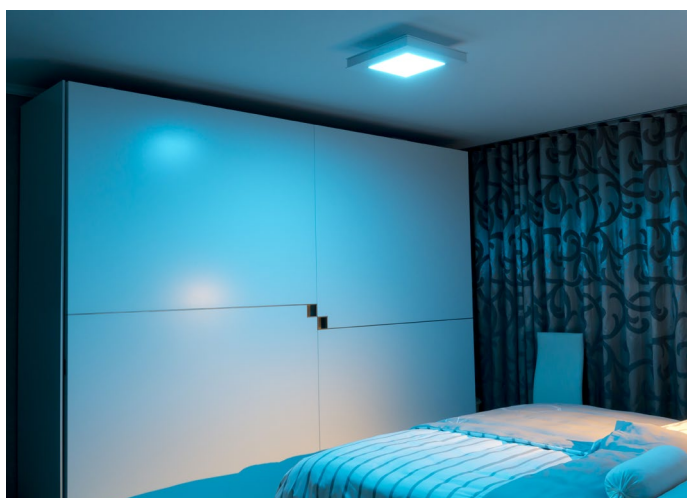


LED-BEWELL

Surface Mounted Luminaire
Pendant Luminaire

LED-BEWELL

Surface mounted Luminaire

Pendant Luminaire

ADO 

PICTURES

LED-BEWELL

Features

- For hotels, hospitals, rehab clinics, baths private residences
- To create well-being
- Usable as a light shower
- Optionally controllable with remote control or app
- Circular or rectangular as surface mounted or pendant luminaire

ILLUMINANCE | POWER 36 W
COLOUR TEMPERATURE 4,000 K NEUTRAL WHITE

LED-BEWELL

Surface mounted Luminaire

Pendant Luminaire

ADO 

PICTURES

LED-BEWELL

Surface mounted Luminaire