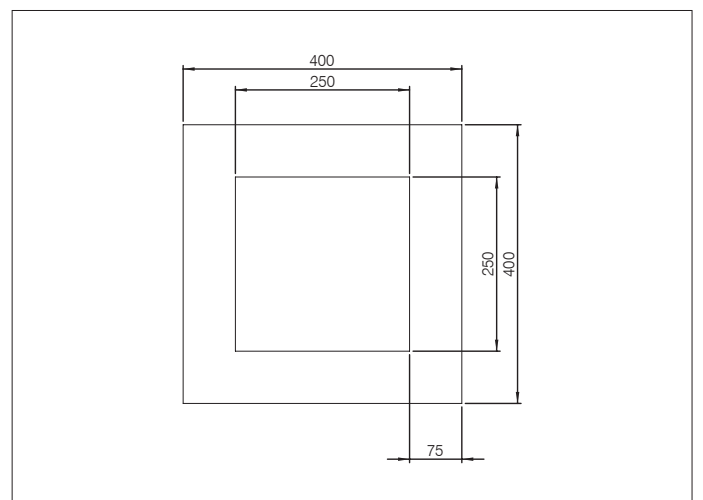

LED-BEWELL

Surface mounted Luminaire

Pendant Luminaire

TECHNICAL SPECIFICATION »CIRCULAR/RECTANGULAR«
AND TECHNICAL DRAWING »RECTANGULAR«

DIMENSIONS [L X W X H]	CIRC.: ø 500 mm | REC.: 400 x 400 mm
POWER CONSUMPTION	36 W
LUMINOUS FLUX	LED WHITE: Module efficiency 92 lm/W Nominal luminous flux 1,760 lm Illuminance > 10,000 lm
OPERATING VOLTAGE	Low voltage up to 48V DC
SERVICE LIFE	LED + EVG 50,000 hours at 70% of mean luminous flux
COLOUR TEMPERATURE	White 4,000 Kelvin | RGB
CRI	CRI > 85
NORM/PERFORMANCE	UGR < 19
CONTROL INTERFACE	dimmable | Colour selection via two keys (control lines necessary) or via app »bluedimm« (iOS/Android)

IP RATING	IP54/65
LUMINAIRE HOUSING	Aluminium black anodised or powder-coated according to RAL
MOUNTING	PENDANT LUMINAIRE: Stainless steel cable and translucent supply line SURFACE MOUNTED LUMINAIRE: Screw-locking ceiling substructure
CONVERTER	Overload protection overtemperature protection Short-circuit protection
OPTIONAL	Remote control Controllable via app
WEIGHT	6.3 kg

ILLUMINANCE | POWER 36 W
COLOUR TEMPERATURE 4,000 K NEUTRAL WHITE