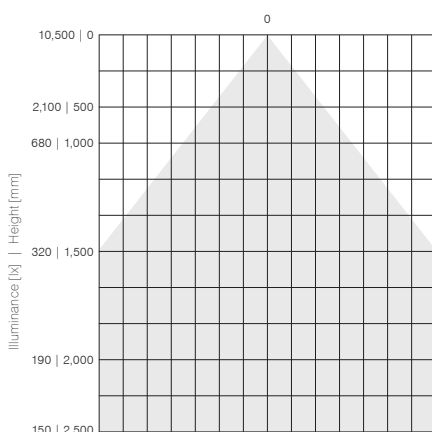

ILLUMINANCE | POWER 36 W
COLOUR TEMPERATURE 4,000 K NEUTRAL WHITE