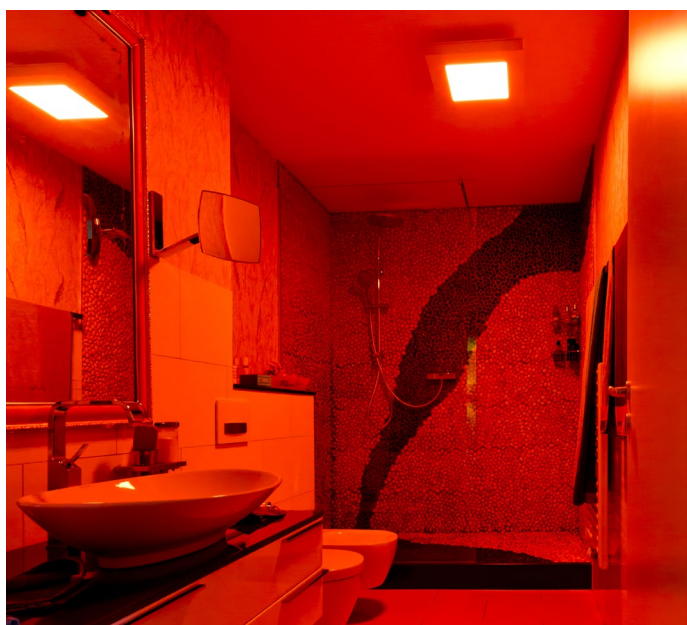

Features

- For hotels, hospitals, rehab clinics, baths private residences
- To create well-being
- Usable as a light shower
- Optionally controllable with remote control or app
- Circular or rectangular as surface mounted or pendant luminaire

ILLUMINANCE | POWER 36 W
COLOUR TEMPERATURE 4,000 K NEUTRAL WHITE

LED-BEWELL

Surface mounted Luminaire

Pendant Luminaire

ADO 

PICTURES

LED-BEWELL

Surface mounted Luminaire