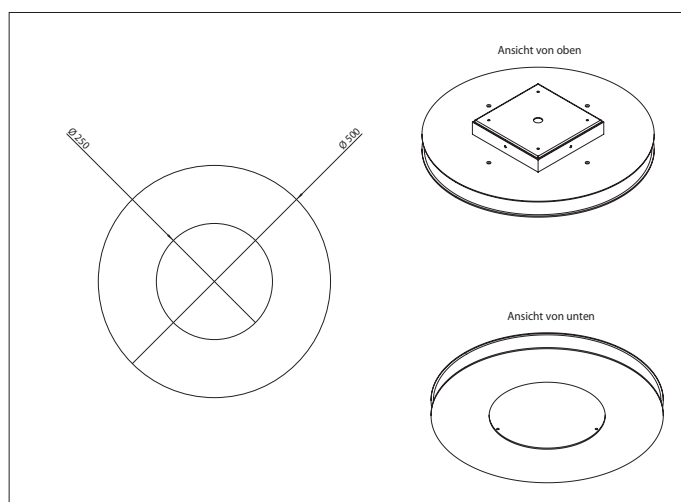

ILLUMINANCE | POWER 36 W
COLOUR TEMPERATURE 4,000 K NEUTRAL WHITE