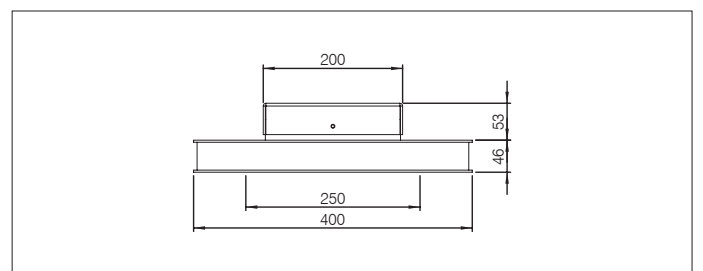

LED-BEWELL

Surface mounted Luminaire

Pendant Luminaire

TECHNICAL SPECIFICATION »CIRCULAR/RECTANGULAR«
AND TECHNICAL DRAWING »RECTANGULAR«

DIMENSIONS [L X W X H]	CIRC.: ø 500 mm | REC.: 400 x 400 mm
POWER CONSUMPTION	36 W
LUMINOUS FLUX	LED WHITE: Module efficiency 92 lm/W Nominal luminous flux 1,760 lm Illuminance > 10,000 lm
OPERATING VOLTAGE	Low voltage up to 48V DC
SERVICE LIFE	LED + EVG 50,000 hours at 70% of mean luminous flux
COLOUR TEMPERATURE	White 4,000 Kelvin | RGB
CRI	CRI > 85
NORM/PERFORMANCE	UGR < 19
CONTROL INTERFACE	dimmable | Colour selection via two keys (control lines necessary) or via app »bluedimm« (iOS/Android)

IP RATING	IP54/65
LUMINAIRE HOUSING	Aluminium black anodised or powder-coated according to RAL
MOUNTING	PENDANT LUMINAIRE: Stainless steel cable and translucent supply line SURFACE MOUNTED LUMINAIRE: Screw-locking ceiling substructure
CONVERTER	Overload protection overtemperature protection Short-circuit protection
OPTIONAL	Remote control Controllable via app
WEIGHT	6.3 kg

ILLUMINANCE | POWER 36 W
COLOUR TEMPERATURE 4,000 K NEUTRAL WHITE