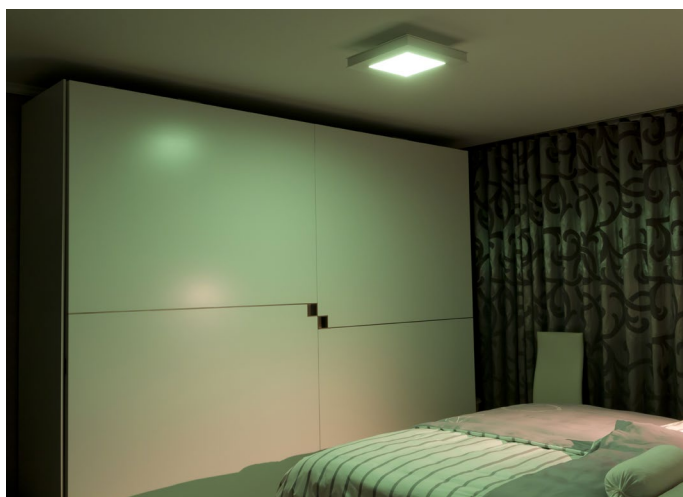


LED-BEWELL

Surface Mounted Luminaire
Pendant Luminaire

LED-BEWELL

Surface mounted Luminaire

Pendant Luminaire

ADO 

PICTURES

LED-BEWELL

Features

- For hotels, hospitals, rehab clinics, baths private residences
- To create well-being
- Usable as a light shower
- Optionally controllable with remote control or app
- Circular or rectangular as surface mounted or pendant luminaire

ILLUMINANCE | POWER 36 W
COLOUR TEMPERATURE 4,000 K NEUTRAL WHITE

LED-BEWELL

Surface mounted Luminaire

Pendant Luminaire

ADO 

PICTURES

LED-BEWELL

Surface mounted Luminaire

Pendant Luminaire

TECHNICAL SPECIFICATION »CIRCULAR/RECTANGULAR«
AND TECHNICAL DRAWING »RECTANGULAR«

DIMENSIONS [L X W X H]	CIRC.: ø 500 mm REC.: 400 x 400 mm
POWER CONSUMPTION	36 W
LUMINOUS FLUX	LED WHITE: Module efficiency 92 lm/W Nominal luminous flux 1,760 lm Illuminance > 10,000 lm
OPERATING VOLTAGE	Low voltage up to 48V DC
SERVICE LIFE	LED + EVG 50,000 hours at 70% of mean luminous flux
COLOUR TEMPERATURE	White 4,000 Kelvin RGB
CRI	CRI > 85
NORM/PERFORMANCE	UGR < 19
CONTROL INTERFACE	dimmable Colour selection via two keys (control lines necessary) or via app »bluedimm« (iOS/Android)