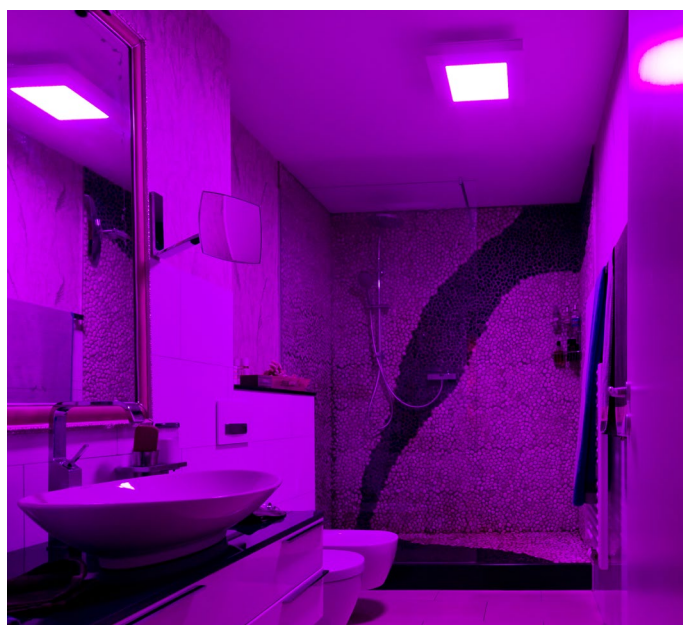

Features

- For hotels, hospitals, rehab clinics, baths private residences
- To create well-being
- Usable as a light shower
- Optionally controllable with remote control or app
- Circular or rectangular as surface mounted or pendant luminaire

ILLUMINANCE | POWER 36 W
COLOUR TEMPERATURE 4,000 K NEUTRAL WHITE

LED-BEWELL

Surface mounted Luminaire

Pendant Luminaire

ADO 

PICTURES

LED-BEWELL

Surface mounted Luminaire