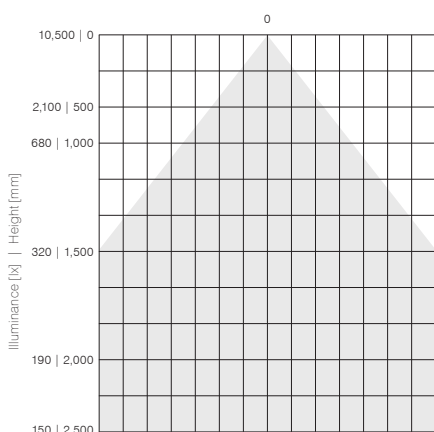

ILLUMINANCE | POWER 36 W
COLOUR TEMPERATURE 4,000 K NEUTRAL WHITE