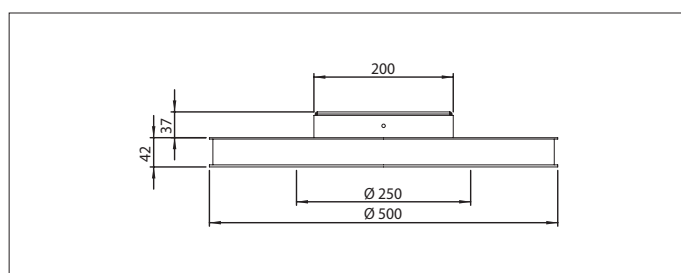

Features

- → For hotels, hospitals, rehab clinics, baths private residences
- → To create well-being
- → Usable as a light shower
- → Optionally controllable with remote control or app
- → Circular or rectangular as surface mounted or pendant luminaire