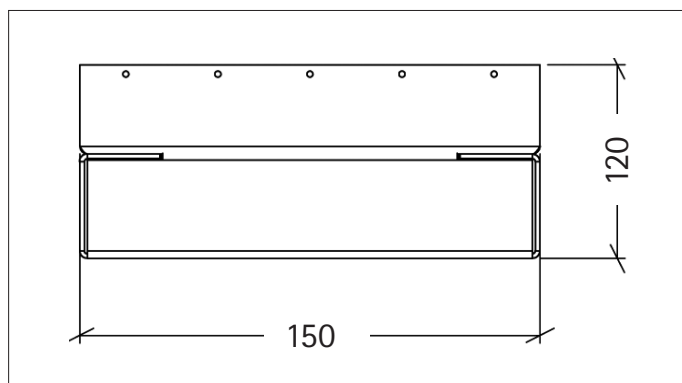

Merkmale

- → For private residences, villas, parks, gardens, churches, castles, historic buildings
- → Stainless steel housing for exterior use
- → Weather-proof
- → Beam characteristic symmetrical or asymmetrical
- → Glare-free

DIMENSIONS [L X B X H] 150 x 150 x 120 mm | standard
optional length: 100–2,000 mm
optional width: 100–400 mm

POWER CONSUMPTION monochrome/white: 16 W
rgb/multicolour: 6 W

LUMINOUS FLUX Module efficiency 104 lm/W
Luminous flux 1,276 lm
Nominal luminous flux 1.604 lm

OPERATING VOLTAGE 24V DC

LIGHT BEAM ANGLE 120° or asymmetrical

SERVICE LIFE LED and EVG 40,000 hours at
70% of mean luminous flux

COLOUR TEMPERATURE monochr./white: 2,700/3,000/4,000 Kelvin
optional RGB

CRI CRI > 85

CONTROL INTERFACE with ballast compatible to any interface
e.g. DMX512, DALI, EIB etc.

IP RATING IP68

CERTIFICATES CE, RoHS

LUMINAIRE HOUSING Stainless steel

COVER VSG-Safety glass, drive-over design for
wheel loads up to 1.5 t

CONVERTER Overload protection
Overtemperature protection
Short-circuit protection