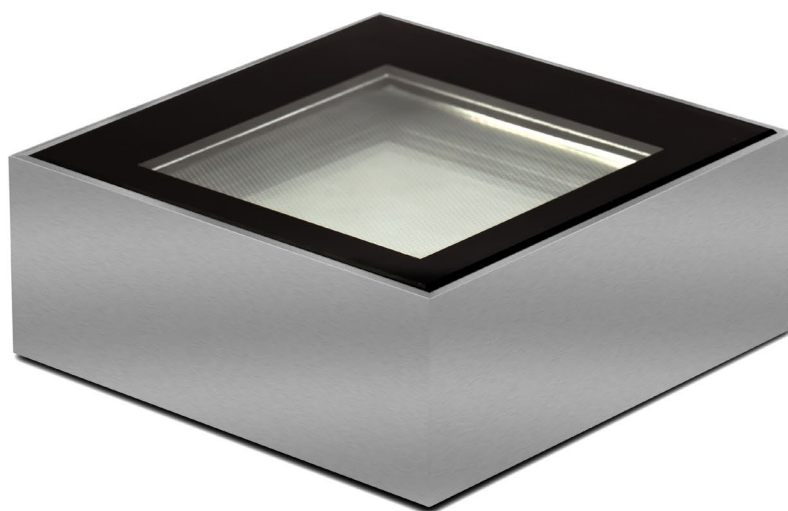

LED-GROUND-LEVEL SPOT

Recessed Luminaire

ADO  [®]
by TTC Timmler Technology

LED-GROUND-LEVEL SPOT

Recessed Luminaire

ADO 

PICTURES

LED-GROUND-LEVEL SPOT

Recessed Luminaire

BASE INFORMATION AND GENERAL TECHNICAL SPECIFICATIONS

LED-Ground-level spot | Spot on façades

This LED-Ground-level spotlight creates a very positive effect. It can be used to flood façades strikingly with light. Dark outdoor areas are a thing of the past. The LED-Ground-level spot is either buried flush with the ground or it can be visible like an elegant object. Maximum effect but still glare-free illumination: for residential buildings, villas, gardens and castles.

Merkmale

- For private residences, villas, parks, gardens, churches, castles, historic buildings
- Stainless steel housing for exterior use
- Weather-proof
- Beam characteristic symmetrical or asymmetrical
- Glare-free

DIMENSIONS [L X B X H] 150 x 150 x 120 mm | standard
optional length: 100–2,000 mm
optional width: 100–400 mm

POWER CONSUMPTION monochrome/white: 16 W
rgb/multicolour: 6 W

LUMINOUS FLUX Module efficiency 104 lm/W
Luminous flux 1,276 lm
Nominal luminous flux 1.604 lm