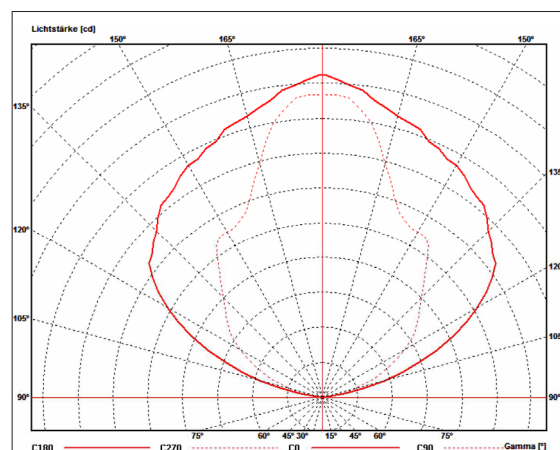

Light distribution: symmetric, bilateral light feed