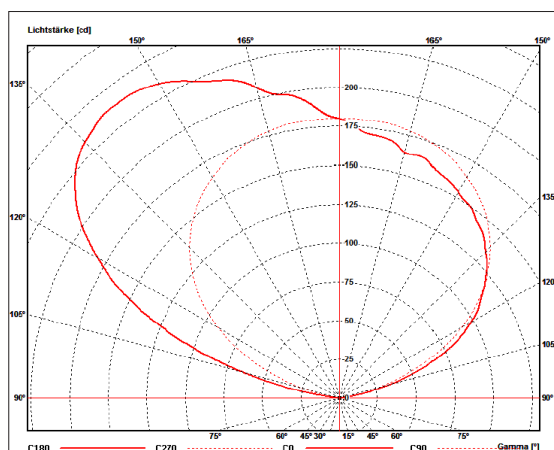

ILLUMINATION LEVEL

Light distribution: asymmetric