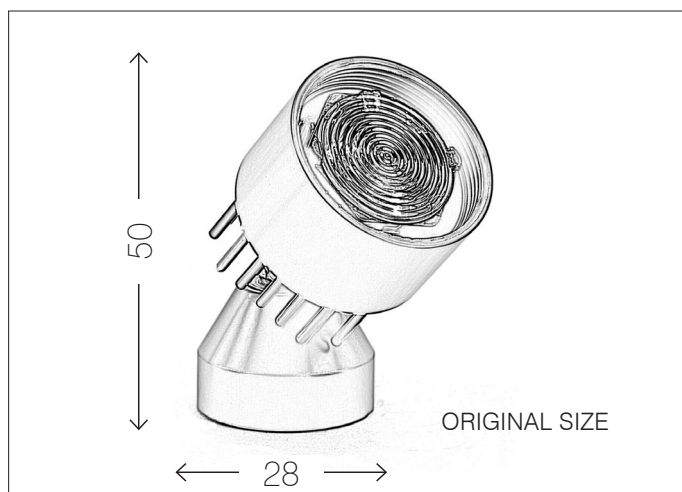

Features

- → High flexibility due to a multitude of application options and individual adjustability
- → Magnetic base
- → For private residences, showrooms, churches, castles, museums, trade fairs, libraries, galleries
- → To gently illuminate paintings, works of art, exhibits
- → No UV components
- → Low heat/thermal load, hence, only very little air-conditioning
- → Excellent CRI [CRI > 90]
- → Lenses subsequently changeable

DIMENSIONS [W X H]	Approx. 28 x 50 mm
POWER CONSUMPTION	1–3 W
OPERATING VOLTAGE	Low voltage to 48V DC
LIGHT BEAM ANGLE	10°/25°/50° freely swivelling on bullet magnet
SERVICE LIFE	LED 50,000 hours at 70% of mean luminous flux
COLOUR TEMPERATURE	White | 2,600/3,000/3,500/4,000 Kelvin
CRI	CRI > 90
NO. OF LEDS	1
IP RATING	IP44 | optional IP54 for outdoor
CERTIFICATES	CE, RoHS
LUMINAIRE HOUSING WITH BULLET MAGNET	Aluminium anodised Aluminium black anodised Aluminium vanished white RAL9010
ATTACHEMENTS [OPTIONAL]	Threads for screwing on · Honey comb mesh to optimise the dazzling effect · Tapered
CONTROL INTERFACE	Static or digital dimmable converter, DALI
WEIGHT	0.08 kg

Subject to technical changes - Issued 11/2018